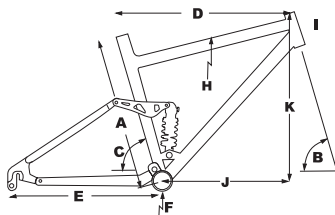

TRAIL 650B SIXFIFTY 6700C

Nuevo modelo

FEATURES

- 11 speed
- MSD Carbon Frame
- Sram XO1 drivetrain
- KS Lev DX Integra Seatpost

BIKE SPECS

Frame	MSD/MLS Full Carbon, 650B, 150mm, 1.5 Taper, 12 x 142 Rear Axle, w/Replaceable Derailleur Hanger
Rear Shock	FOX Factory Float DPS W/EVOL, Air, CTD 3-pos Lever, Rebound Adj, w/Kashima Coat
Fork	Fox Factory 34 Float 27.5", FIT4 CTD 3-Pos. Lever W/Adj, w/ Kashima Coat, 150mm, Air, External Rebound, CTD Low Speed Compression, 1.5 Taper, 15mm Thru Axle
Headset	FSA Orbit 1.5E, Zero Stack, 1 1/8"~1.5
Rims	DT M1700 Spline Wheel Set, 650B Disc, Straight Pull w/ 15mm Thru-Axle Ft, 12 x 142mm Rear, Tubeless Ready
Hub, Front	DT M1700 Spline Wheel set.
Hub, Rear	DT M1700 Spline Wheel set.
Tires	Maxxis High Roller II, 27.5 X 2.3, 60 TPI Folding, 3C/EXO/TR, Tubeless Ready
Spokes	DT M1700 Spline Wheel set.
Derailleur, Rear	Sram XO 1, 11s X-Horizon, Type 2
Shifters	Sram XO 11s Trigger, Right Only
Chain	Sram PC-1130
Crankset	Sram X1 1400 X-Sync, Hollow Forged, PF92, 30T S: 170, M-XL: 175
BB	PF92
Freewheel / Cassette	Sram XG-1150, 10-42T, 11-speed
Seatpost	Kind Shock LEV DX Integra w/Remote, Travel Adjust, Internal Routing, 31.6x392mm
Saddle	WTB High Tail, CrMo Rail
Handlebar	Q2 Carbon Riser, 740mm x 31.8
Stem	Kore Repute, S: 35mm, M-XL: 50mm
Grips	Q2 Lock-on
Brake Levers	Sram Guide RSC, Match Maker X
Brakes	Sram Guide RSC Hydraulic Disc, 4 Piston, Tool Free Reach & Pad Contact Adj., 180/160mm Rotors
Color	Black w/ yellow
Frame Size	S/16, M/17.5, L/19, XL/20.5

GEOMETRY

SIZE	A s/tc-t	B h/t°	C s/t°	D efflectv	E c/s	F Blight	H s.o.	I lh/t	K Stack	J Reach					
S/16	400	5.7	68°	74°	520.8	440	7.3	349	3.7	TBD	1009	59	123.3	413	6.3
M/17.5	445	5.5	68°	74°	620.6	440	7.3	349	3.7	TBD	1103	59	123.3	430	6.9
L/19	483	9	68.5°	74°	620.4	440	7.3	349	3.7	TBD	1207	60	123.7	447	7.6
XL/20.5	520	5	68.5°	74°	620.2	440	7.3	349	3.7	TBD	1301	61	124.1	464	8.3