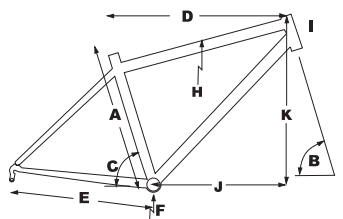

XC SPORT 650B

SIXFIFTY 600+

Nuevo Modelo

FEATURES

- 20 Speed
- SR Raidon 32 LOR Boost fork
- Sram drivetrain
- Sram Level Hydraulic Disc Brakes

PART #	MODEL	SIZE	COLOR
97-145-000	SixFifty 600+	XS/13	Matte Blue
97-145-001	SixFifty 600+	S/15	Matte Blue
97-145-002	SixFifty 600+	M/17	Matte Blue
97-145-003	SixFifty 600+	L/19	Matte Blue
97-145-004	SixFifty 600+ Ladies	XS/13	Matte Teal

GEOMETRY

SIZE	A s/tc-t	B h/t°	C s/t°	D eff/ctv	E c/s	F Bl/ight	H s.o.	I lh/t	K Stack	J Reach
XS/13	3303	67°	73°	520.7	453/7.8	307/2.1	74/29.3	953.7	61/24	36/14.3
S/15	3811.5	67°	73°	525.9	453/7.8	307/2.1	77/30.4	1003.9	61/24.2	36/14.4
M/17	4327	67°	73°	525	453/7.8	307/2.1	80/31.5	1134.5	62/24.7	39/15.5
L/19	4839	67°	73°	528.2	453/7.8	307/2.1	82/32.6	1254.9	63/25.1	42/16.5