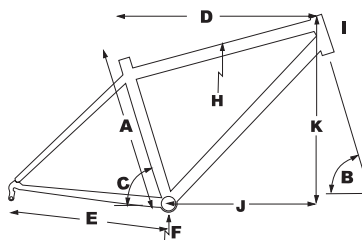

BIKE SPECS

Frame	Alloy 6061 w/Custom Formed TT & replaceable der hanger
Fork	Zoom 565, 100mm
Headset	Threadless 1-1/8, Zero Stack
Rims	Alloy, Double wall, 650Bx32H
Hub, Front	Alloy Disc QR
Hub, Rear	Alloy disc, QR, Cassette
Tires	650Bx2.1
Spokes	14G Black, 32X32
Derailleur, Front	Shimano FD-TY300, 34.9 clamp
Derailleur, Rear	Shimano RD-TY300
Shifters	Shimano ST-EF500
Chain	KMC Z7
Crankset	Shimano FC-TY301, 42/34/24T, XS-M: 170, L-XL: 175
BB	Cartridge Bearing
Freewheel / Cassette	Shimano CS-HG20-7 12-32T, 7-speed
Pedals	Wellgo Resin Platform w/DU Bearings
Seatpost	Alloy Micro-adjust, 31.6X350mm
Saddle	KHS Sport
Handlebar	Alloy 31.8, 700X15mm, Butted, Ladies: 660x15mm
Stem	Alloy 4-bolt, 7 Degree, XS: 60mm, S-M: 75mm, L-XL: 90mm
Grips	KHS Sport
Brake Levers	Shimano ST-EF500
Brakes	Bengal Cable Disc MB606, 160mm Rotors w/ABS System
Color	Gloss Black, Matte Red, Ladies: Matte Silver, Gloss Black
Frame Size	XS/13, S/15, M/17, L/19, XL/21 (XS/13 Black Only), Ladies: XS/13, S/15, M/17 (M/17 Black Only)