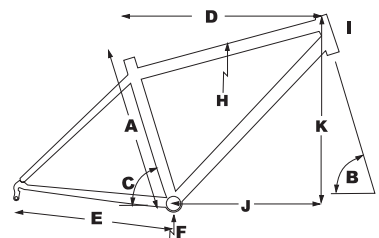

## FEATURES

- 21 Speed
- Alloy Frame
- Hi-Ten steel fork
- Shimano drivetrain

PART #	MODEL	SIZE	COLOR
97-139-900	Alite 40	XS/12	Matte Black
97-139-905	Alite 40	S/15	Matte Black
97-139-910	Alite 40	S/15	Red
97-139-915	Alite 40	M/17	Matte Black
97-139-920	Alite 40	M/17	Red
97-139-925	Alite 40	L/19	Matte Black
97-139-930	Alite 40	L/19	Red
97-139-935	Alite 40 Ladies	S/16L	Mint Blue
97-139-940	Alite 40 Ladies	S/16L	Gray Lavender

## BIKE SPECS

Frame	Alloy 6061 w/replaceable der hanger
Fork	Hi-Ten Unicrown
Headset	Threadless 1-1/8"
Rims	Alloy, 26x36H
Hub, Front	Alloy 14Gx36H, Nuted
Hub, Rear	Alloy 14Gx36H, Nuted
Tires	Mountain 26X1.95
Spokes	14G Black, 36X36
Derailleur, Front	Shimano FD-TY510, 34.9 clamp
Derailleur, Rear	Shimano RD-TY300
Shifters	Shimano Revo
Chain	KMC Z7
Crankset	Shimano FC-TY301, 48/38/28T, 170
BB	Cartridge Bearing
Freewheel / Cassette	Shimano 14-34T, 7-speed, Mega Range Freewheel
Pedals	Resin ATB w/DU Bearings
Seatpost	Alloy Micro Adjust, 28.6x350mm
Saddle	KHS Sport
Handlebar	30mm rise/640mm, 9 Degree
Stem	Alloy 4-bolt Threadless, 10 Degree, XS-S: 60mm, M-L: 75mm
Grips	Kraton For Twist
Brake Levers	Alloy Linear Pull, 2.5F
Brakes	Alloy Linear Pull
Color	Matte Black, Red, Ladies: Mint Blue, Gray Lavender
Frame Size	XS/12 Black Only, S/15, M/17, L/19, Ladies: S/16L

## GEOMETRY

SIZE	A s/tc-t	B h/t°	C s/t°	D efflectv	E c/s	F Blight	H s.o.	I lh/t	K Stack	J Reach
XS/12	305.2	70°	73°	520.7	425.6.7	292.1.5	665.2.2	1104.3	507.20	371.14.6
S/15	381.5	71°	73°	522.7	430.6.9	302.1.9	712.8.1	1134.5	506.19.9	397.5.6
M/17	432.7	71°	73°	522.5	430.6.9	302.1.9	746.2.4	1305.1	520.0.5	413.6.3
L/19	483.9	71°	73°	523.3	430.6.9	302.1.9	773.0.7	145.7	534.21	429.6.9
S/16L	406.6	71°	73°	502.1	430.6.9	302.1.9	642.5.3	1305.1	520.0.5	403.5.9