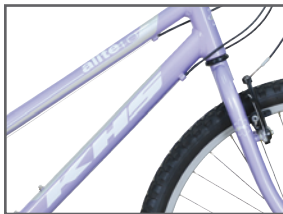

# XC SPORT ALITE 40

## FEATURES

- 21 Speed
- Alloy Frame
- Hi-Ten steel fork
- Shimano drivetrain

PART #	MODEL	SIZE	COLOR
97-139-900	Alite 40	XS/12	Matte Black
97-139-905	Alite 40	S/15	Matte Black
97-139-910	Alite 40	S/15	Red
97-139-915	Alite 40	M/17	Matte Black
97-139-920	Alite 40	M/17	Red
97-139-925	Alite 40	L/19	Matte Black
97-139-930	Alite 40	L/19	Red
97-139-935	Alite 40 Ladies	S/16L	Mint Blue
97-139-940	Alite 40 Ladies	S/16L	Gray Lavender

## BIKE SPECS

Frame	Alloy 6061 w/replaceable der hanger
Fork	Hi-Ten Unicrown
Headset	Threadless 1-1/8"
Rims	Alloy, 26x36H
Hub, Front	Alloy 14Gx36H, Nuted
Hub, Rear	Alloy 14Gx36H, Nuted
Tires	Mountain 26X1.95
Spokes	14G Black, 36X36
Derailleur, Front	Shimano FD-TY510, 34.9 clamp
Derailleur, Rear	Shimano RD-TY300
Shifters	Shimano Revo
Chain	KMC Z7
Crankset	Shimano FC-TY301, 48/38/28T, 170
BB	Cartridge Bearing
Freewheel / Cassette	Shimano 14-34T, 7-speed, Mega Range Freewheel
Pedals	Resin ATB w/DU Bearings
Seatpost	Alloy Micro Adjust, 28.6x350mm
Saddle	KHS Sport
Handlebar	30mm rise/640mm, 9 Degree
Stem	Alloy 4-bolt Threadless, 10 Degree, XS-S: 60mm, M-L: 75mm
Grips	Kraton For Twist
Brake Levers	Alloy Linear Pull, 2.5F
Brakes	Alloy Linear Pull
Color	Matte Black, Red, Ladies: Mint Blue, Gray Lavender
Frame Size	XS/12 Black Only, S/15, M/17, L/19, Ladies: S/16L