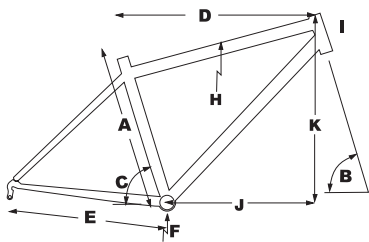

4 SEASON

3000

FEATURES

- 20 Speed
- Alloy Frame
- X7/X9 Drivetrain
- Hayes Prime Sport Hydraulic Disc brakes

PART #	MODEL	SIZE	COLOR
97-174-000	4 Season 3000	S/15	Matte Black
97-174-001	4 Season 3000	M/17	Matte Black
97-174-002	4 Season 3000	L/19	Matte Black
97-174-003	4 Season 3000	XL/21	Matte Black

GEOMETRY

SIZE	A s/tc-t	B h/t°	C s/t°	D effctv	E c/s	F Blight	G s.o.	H lh/t	I Stack	K Reach	J
S/15	3811.5	68.5°	73°	523	47518.7	3102.2	71328.1	1151.5	59523.4	40115.8	
M/17	4327	68.5°	73°	602.7	47518.7	3102.2	75329.6	1355.3	61224.1	41146.3	
L/19	4839	68.5°	73°	622.5	47518.7	3102.2	79311.1	1555.1	63124.8	4216.9	
XL/21	5331	68.5°	73°	625.2	47518.7	3102.2	83322.8	1755.9	64925.6	4417.3	

BIKE SPECS

Frame	Alloy 6061 w/Custom Formed TT, w/Replaceable Derailleur Hanger, 12X190, 1.5 Taper H/T
Fork	Alloy Straight Blade, 15Q
Headset	FSA Orbit 1.5E ZS, 1-1/8"~1.5", Alloy Cap
Rims	Alloy, 100mm Triangle Holes, 26x32H
Hub, Front	Alloy Disc, Forged, S/B, 15x150mm
Hub, Rear	Alloy Disc, Forged, S/B, Cassette, 12x197mm
Tires	Vee Rubber Snow Shoe XL, 26x4.8, 120 TPI, Folding
Spokes	14G Black, 32x32, W/Alloy Nipples
Derailleur, Front	Sram X7, Direct Mount
Derailleur, Rear	Sram X9 Type 2
Shifters	Sram X7 Trigger
Chain	Sram PC-1031
Crankset	KHS 2pc Forged w/Outboard Bearing, 22x36, w/Alloy C/R, S:170, M-XL: 175
BB	Outboard Cartridge Bearing
Freewheel / Cassette	Sram PG-1030, 11-36T, 10-speed
Seatpost	KHS Alloy Micro-adjust, 31.6x350mm
Saddle	WTB Volt Comp
Handlebar	Kore XCD-Flat Top, 31.8, 4.8x710mm
Stem	Kore XCD, Alloy 3D Forged, Threadless 4-bolt, 31.8, S-M: 80mm, L: 90mm, XL: 100mm
Grips	Q2 Lock-on
Brake Levers	Hayes Prime Sport
Brakes	Hayes Prime Sport, Hydraulic Disc, 180/160mm Rotors
Color	Matte Black
Frame Size	S/15, M/17, L/19, XL/21