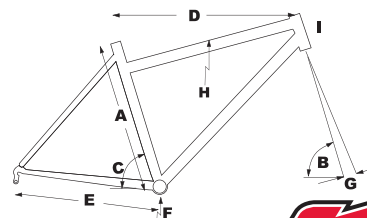

PART #	MODEL	SIZE	COLOR
93-190-001	Westwood	15"	Matte Black
93-190-002	Westwood	15"	Team Red
93-190-003	Westwood	17"	Matte Black
93-190-004	Westwood	17"	Team Red
93-190-005	Westwood	19"	Matte Black
93-190-006	Westwood	19"	Team Red
93-190-007	Westwood	21"	Matte Black
93-190-008	Westwood	21"	Team Red
93-190-009	Westwood Ladies	14"	Matte Black
93-190-010	Westwood Ladies	14"	Silver
93-190-011	Westwood Ladies	17"	Matte Black
93-190-012	Westwood Ladies	17"	Silver

GEOMETRY

FRAME SIZE nominal	A s/t c-t	B h/t	C s/t	D t/ effectv	E c/s	F BB Height	G rake	H s.o.	I h/t L
15"	350 / 13.8	71	74	545 / 21.5	440 / 17.3	310 / 12.2	40 / 1.6	735 / 29	125 / 4.9
17"	400 / 15.7	71	74	555 / 21.9	440 / 17.3	310 / 12.2	40 / 1.6	769 / 30.3	135 / 5.3
19"	450 / 17.7	72	73	575 / 22.6	440 / 17.3	310 / 12.2	40 / 1.6	803 / 31.6	145 / 5.7
21"	500 / 19.7	72	73	585 / 23	440 / 17.3	310 / 12.2	40 / 1.6	835 / 32.9	160 / 6.3
14"L	325 / 12.8	71	74	540 / 21.3	440 / 17.3	310 / 12.2	40 / 1.6		135 / 5.3
17"L	400 / 15.7	71	74	550 / 21.7	440 / 17.3	310 / 12.2	40 / 1.6		145 / 5.7

BIKE SPECS

Frame	Alloy 6061, TIG welded
Rear Shock	N/A
Fork	Spinner Odesa LX, 63mm
Headset	1-1/8" Threaded
Rims	Weinmann Alloy, Doublewall, 700c
Hub, Front	Formula Alloy, QR
Hub, Rear	Formula Alloy, QR
Tires	Kenda 700x38c, w/K-shield
Spokes	14G Stainless 32X32
Derailleur, Front	Shimano TX-51
Derailleur, Rear	Shimano Altus
Shifters	Shimano ST-EF51
Chain	KMC Z7
Crankset	Alloy forged, 48/38/28 w/CG
BB	Cartridge Bearing
Freewheel / Cassette	Shimano 7-speed Mega Range Freewheel, 14-34T
Pedals	Platform w/Non-slip Tread
Seatpost	Post Modern Solo alloy Suspension, 27.2X350L
Saddle	KHS Wide Comfort, Dual Density w/Elastomer Spring & Reflective Back
Handlebar	Alloy, 80mm Risex640mm
Stem	Alloy Quill, 25 Degree Rise
Grips	Comfort Dual Density
Brake Levers	Shimano ST-EF51
Brakes	Alloy, Linear Pull
Color	Matte Black, Team Red, Ladies: Matte Black, Silver
Frame Size	15,17,19, 21, Ladies: 14,17 Low Step