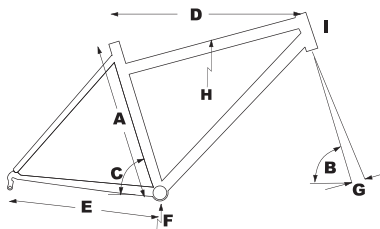

### FEATURES

27 Speed

Alloy 6061 Frame w/custom formed TT & DT, w/replaceable derailleur hanger

New MODEL for 2013

PART #	MODEL	SIZE	COLOR
93-186-001	UltraSport 4.0	15"	Matte Blue
93-186-002	UltraSport 4.0	17"	Matte Blue
93-186-003	UltraSport 4.0	19"	Matte Blue
93-186-004	UltraSport 4.0	21"	Matte Blue

### GEOMETRY

FRAME SIZE nominal	A s/t c-t	B h/t°	C s/t°	D t/t effectv	E c/s	F BB Height	G rake	H s.o.	I h/t L
15"	381 / 15	71	74	545 / 21.5	440 / 17.3	295 / 11.6	40 / 1.6	753 / 29.6	125 / 4.9
17"	432 / 17	71	74	555 / 21.9	440 / 17.3	295 / 11.6	40 / 1.6	785 / 30.9	135 / 5.3
19"	483 / 19	72	73	575 / 22.6	440 / 17.3	295 / 11.6	40 / 1.6	818 / 32.2	145 / 5.7
21"	533 / 21	72	73	585 / 23	440 / 17.3	295 / 11.6	40 / 1.6	849 / 33.4	160 / 6.3

### BIKE SPECS

Frame	Alloy 6061 w/custom formed TT & DT, w/replaceable derailleur hanger
Rear Shock	N/A
Fork	SR NVX HLO, w/Hydraulic Lockout, 75mm, Preload Adj
Headset	Cane Creek, Threadless Zero Stack, ZS44, 1-1/8
Rims	Weinman X-Star 18, 700x32H, Doublewall
Hub, Front	Alloy disc w/CNC Rotor Flange, QR
Hub, Rear	Alloy disc w/CNC Rotor Flange, QR, Cassette
Tires	Kenda K-948, 700 x 40c
Spokes	14G Black 32X32, W/Alloy Nipples
Derailleur, Front	Sram X-5
Derailleur, Rear	Sram X-5
Shifters	Sram X-5 Triggers
Chain	KMC X9 W/Missing Link
Crankset	SR NCX Octalink, w/alloy outer C/R, 48/36/26
BB	Shimano ES25 Octalink
Freewheel / Cassette	Sram PG-950, 11-34T, 9-speed
Pedals	Wellgo alloy ATB 1 pc.
Seatpost	Alloy micro-adjust, 31.6X350mm
Saddle	KHS Sport
Handlebar	Alloy, 31.8 680X25mm
Stem	Alloy 3D Forged, 7d
Grips	KHS Sport, Dual Compound
Brake Levers	Avid Elixir 1
Brakes	Avid Elixir 1, 160mm Rotors
Color	Matte Blue
Frame Size	15, 17, 19, 21