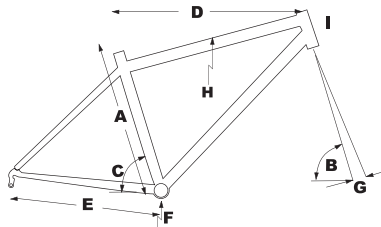

FEATURES

20 Speed

New MODEL for 2013

NEW 29" Carbon Frame w/AL 6061 Horst bearing linkage Rr, 100mm Travel

29" Fox 32 Float Fork W/CTD Remote, 100mm, Air, Extrnl Rbnd, CTD Low Speed Cmprsn, 1.5 Taper, 15mm Thru Axle

PART #	MODEL	SIZE	COLOR
93-167-010	Team 29 FS	S	Team Red/White/Black
93-167-011	Team 29 FS	M	Team Red/White/Black
93-167-012	Team 29 FS	L	Team Red/White/Black

GEOMETRY

FRAME SIZE nominal	A s/t c-t	B h/t°	C s/t°	D t/t effectv	E c/s	F BB Height	G rake	H s.o.	I h/t L
S/16.5"	420 / 16.5	70	74	570 / 22.4	449 / 17.7	330 / 13	51 / 2	790 / 31.1	114 / 4.5
M/18.5"	470 / 18.5	70	74	590 / 23.2	449 / 17.7	330 / 13	51 / 2	790 / 31.1	124 / 4.9
L/20"	515 / 20.3	70	74	610 / 24	449 / 17.7	330 / 13	51 / 2	791 / 31.1	134 / 5.3

BIKE SPECS

Frame	New 29" Carbon w/AL 6061 Horst bearing linkage Rr, 100mm Travel, 1.5 taper
Rear Shock	FOX Float CTD w/CTD Remote, Air, Rebound Adj
Fork	29" Fox 32 Float W/CTD Remote, 100mm, Air, Extrnl Rbnd, CTD Low Speed Cmprsn, 1.5 Taper, 15mm Thru Axle
Headset	FSA Orbit Threadless, Zero Stack, 1 1/8 upper, 1.5 lower
Rims	Shimano XT Disc, 29"
Hub, Front	Shimano XT Disc Center Lock, 29"
Hub, Rear	Shimano XT Disc Center Lock, 29"
Tires	WTB Nano 2.1 Race, 29X2.1, 60 TPI, Folding
Spokes	Shimano XT Disc
Derailleur, Front	Sram X9, 2 x 10
Derailleur, Rear	Sram XO Type 2, 10s
Shifters	Sram X9 Trigger, 2 x 10
Chain	Sram PC-1051
Crankset	Sram S1400, OCT Hollow Forged, 39/26
BB	Sram Press-In BB92
Freewheel / Cassette	Sram PG-1070 11-36T, 10-speed
Pedals	N/A
Seatpost	Q2 Team Carbon, 31.6X350mm
Saddle	Velo Miles Race
Handlebar	Truvativ Noir T20, Carbon
Stem	Truvativ Stylo Team T20, 31.8
Grips	Q2 Lock-on
Brake Levers	Avid Elixir 5, Match Maker
Brakes	Avid Elixir 5 disc hydraulic, 160mm Rotors
Color	Team Red/Pearl White/Infinite Black/
Frame Size	S, M, L