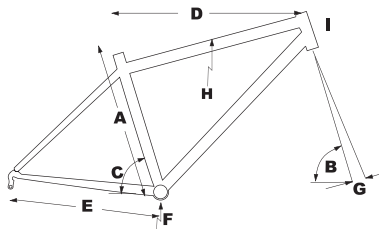

T-REX

FEATURES

21 Speed

Alloy 6061 frame w/replaceable derailleur hanger

New or Changed for 2013

KHS Junior sized saddle

PART #	MODEL	SIZE	COLOR
--------	-------	------	-------

93-132-001	T-Rex	One Size	Team Red
93-132-002	T-Rex Girls	One Size	Light Blue

GEOMETRY

FRAME SIZE nominal	A s/t c-t	B h/t°	C s/t°	D t/t effectv	E c/s	F BB Height	G rake	H s.o.	I h/t L
12"	320 / 12.6	70	72	518 / 20.4	424 / 16.7	275 / 10.8	33 / 1.3	666 / 26.2	110 / 4.3
12"L	320 / 12.6	70	72	518 / 20.4	424 / 16.7	275 / 10.8	33 / 1.3		110 / 4.3

BIKE SPECS

Frame	TIG-welded Hi-tensile
Rear Shock	N/A
Fork travel	24" Suspension-MCU/Spring, alloy crown, 50mm
Headset	Threadless 1-1/8"
Rims	Alloy, 24"x32H
Hubs (F/R)	Steel Nuted
Hub, Rear	Steel Nuted
Tires	KHS 24x1.95
Spokes	14G Black 32X32
Derailleur, Front	Shimano Tourney
Derailleur, Rear	Shimano RD-TX35
Shifters	Shimano Revo
Chain	KMC Z7
Crankset	Alloy cotterless, 42/34/24 w/CG
BB	Sealed cartridge
F/W	13-28T, 7-Speed FW
Pedals	VP MTB w/boron axle
Seatpost	25.4x 250mm
Saddle	KHS Junior
Handlebar	Alloy 30mm rise/560mm
Stem	Alloy threadless, 40 degree
Grips	Soft Kraton
Brake Levers	Alloy lever, alloy bracket
Brakes	Alloy linear pull
Color	Team Red, Girls: Light Blue
Frame Size	24"
Extras	Rear Der Guard