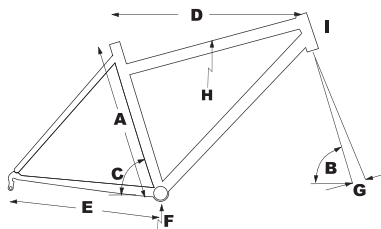

COMFORT SMOOTHIE

FEATURES

7 Speed

Easy Ride™ frame technology, Alloy Frame

PART #	MODEL	SIZE	COLOR
93-129-001	Smoothie	Regular	Black
93-129-002	Smoothie	Regular	Red
93-129-003	Smoothie	Large	Black
93-129-004	Smoothie	Large	Red
93-129-005	Smoothie	Ladies	Cream
93-129-006	Smoothie	Ladies	Matte Black
93-129-007	Smoothie	Ladies	Baby Blue
93-129-008	Smoothie	Ladies	Pink
93-129-009	Smoothie	Ladies	Mint Green

GEOMETRY

FRAME SIZE nominal	A s/t c-t	B h/t°	C s/t°	D t/t effectv	E c/s	F BB Height	G rake	H s.o.	I h/t L
R	356 / 14	67	67	634 / 25	566 / 22.3	302 / 11.9	65 / 2.6	824 / 32.4	228 / 9
L	432 / 17	67	65	686 / 27	566 / 22.3	302 / 11.9	65 / 2.6	852 / 33.5	254 / 10
Ladies	305 / 12	67	67	634 / 25	566 / 22.3	302 / 11.9	65 / 2.6	667 / 26.3	200 / 7.9

BIKE SPECS

Frame	Alloy 6061, TIG Welded
Rear Shock	N/A
Fork	Hi-Tensile unicrown
Headset	1-1/8" Threaded
Rims	Alloy 26"
Hub, Front	Alloy, QR
Hub, Rear	Alloy, QR
Tires	KHS 26x1.95, w/K-shield
Spokes	14G Stainless 36X36
Derailleur, Front	N/A
Derailleur, Rear	Shimano RD-TX35
Shifters	Shimano Revo
Chain	KMC Z7
Crankset	Alloy Forged 42T, 170mm
BB	Cartridge bearing
Freewheel / Cassette	Shimano 14-34T, 7-speed, Mega Range Freewheel
Pedals	Platform w/Non-slip Tread
Seatpost	Alloy micro adjust, 27.2
Saddle	Manhattan Comfort
Handlebar	Alloy 95mm rise/640mm
Stem	Alloy Adjustable Angle, Tall
Grips	Comfort Dual Density
Brake Levers	Tektro alloy
Brakes	Tektro Alloy Linear Pull, Long Reach
Color	Black, Red, Ladies: Cream, Matte Black, Baby Blue, Pink, Mint Green
Frame Size	Regular, Large, Ladies: Step through
Extras	Kickstand