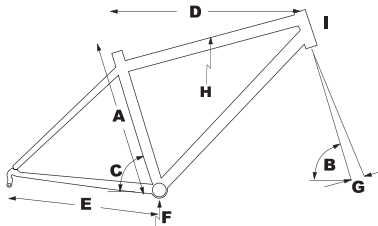

### FEATURES

One Speed

Full CrMo DJ design Frame w/ integrated seat clamp

New or Changed for 2013

- SR Duro DJ D 20QLC Fork
- Kenda Kranium Tires
- Mid 8 Splined BB

### BIKE SPECS

Frame	Full CrMo DJ design w/ integrated seat clamp
Rear Shock	N/A
Fork	SR Duro DJ D 20QLC, 100mm, Hydraulic Dampening, Rebound Adj, Mag lower, Preload Adj, 20mm Axle
Headset	FSA Hammer, Threadless 1-1/8", CrMo lower cup
Rims	Weinmann Goliath, Doublewall
Hub, Front	Alloy Disc, 20mm
Hub, Rear	Alloy Disc, Cassette, Nuted
Tires	Kenda Kranium, 26x2.1
Spokes	14G Black, 36X36
Derailleur, Front	N/A
Derailleur, Rear	N/A
Shifters	N/A
Chain	KMC Z30
Crankset	3 pc. Hollow CrMo w/ICS Internal Clamp System, FA 25T alloy chainwheel
BB	Mid BB, 8 Spline
Freewheel / Cassette	12T cog w-Sgl Speed spacers
Pedals	FA Nylon Platform, 9/16
Seatpost	Alloy forged Pivotal
Saddle	FA Pivotal Dirt Jump, thin design
Handlebar	KHS CrMo DJ, 710 x 35mm, 31.8
Stem	Full CNC Alloy, 31.8, 50mm
Grips	Q2 Lock-on
Brake Levers	Avid Elixir 1, right only
Brakes	Avid Elixir 1, 160mm Rotor, rear only
Color	Matte Gray
Frame Size	S, M, L
Extras	Chain Tensioner

### GEOMETRY

FRAME SIZE nominal	A s/t c-t	B h/t°	C s/t°	D t/t effectv	E c/s	F BB Height	G rake	H s.o.	I h/t L
S	310 / 12.2	67.2	70.5	548 / 21.6	427 / 16.8	328 / 12.9	39 / 1.5	747 / 29.4	115 / 4.5
M	310 / 12.2	67.2	70.5	573 / 22.5	427 / 16.8	328 / 12.9	39 / 1.5	741 / 29.2	120 / 4.7
L	310 / 12.2	67.2	70.5	593 / 23.4	427 / 16.8	328 / 12.9	39 / 1.5	739 / 29.1	130 / 5.1