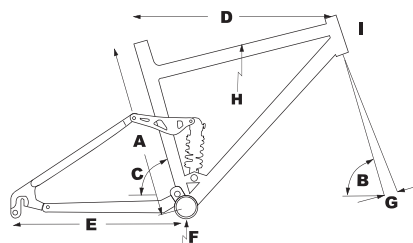

DOWNHILL DH TEAM

FEATURES

10 Speed

AL 6061 F.A.S.T.™ (Floating Arc Suspension Technology) frame w/8.3" travel with 4-bar Horst bearing Linkage

New or Changed for 2013

- Fox 40 Factory, FIT RC2 Fork
- Fox DHX RC4 Frame Shock
- Shimano Saint Drivetrain

PART #	MODEL	SIZE	COLOR
93-147-001	DH Team	S	Black/Red/White
93-147-002	DH Team	M	Black/Red/White
93-147-003	DH Team	L	Black/Red/White

GEOMETRY

FRAME SIZE nominal	A s/t c-t	B h/t°	C s/t°	D t/t effectv	E c/s	F BB Height	G rake	H s.o.	I h/t L
S	380 / 15	64	74	548 / 21.6	445 / 17.5	370 / 14.6	42 / 1.7	769 / 30.3	110 / 4.3
M	393 / 15.5	64	74	573 / 22.6	445 / 17.5	370 / 14.6	42 / 1.7	862 / 33.9	110 / 4.3
L	405 / 15.9	64	74	598 / 23.5	445 / 17.5	370 / 14.6	42 / 1.7	856 / 33.7	110 / 4.3

BIKE SPECS

Frame	KHS FSS DH Frame w/ 8.3" travel, 1.5HT, 83mm BB, ISCG05 mount
Rear Shock	Fox DHX RC4, Kashima Coat
Fork	Fox 40 Factory, FIT RC2, Kashima Coat, 200mm
Headset	FSA Orbit Z 1.5R
Rims	Weinmann Goliath, Doublewall, 26x32H
Hub, Front	Formula Disc, 20mm through axle
Hub, Rear	Formula Disc, 12mm through Axle
Tires	Kenda Excavator 26x2.5
Spokes	14G Black, Stainless Steel, 32x32
Derailleur, Front	N/A
Derailleur, Rear	Shimano New Saint
Shifters	Shimano New Saint
Chain	KMC X10 TI-N, Gold
Crankset	Shimano New Saint Hollowtech 2, 36T, 165mm w/MRP G2 Alloy Chain Guide System
BB	Shimano New Saint
Freewheel / Cassette	Shimano CS-5700, 11-25T, 10-speed
Pedals	N/A
Seatpost	Q2, 31.6x350mm
Saddle	Velo Miles Race
Handlebar	Gravity 777, 800mm, 25mm, 31.8mm
Stem	Gravity Direct Mount, 45mm
Grips	Q2 Lock-on
Brake Levers	Shimano New Saint
Brakes	Shimano New Saint, 203mm Rotors
Color	Infinite Black/Team Red/Pearl White
Frame Size	S, M, L