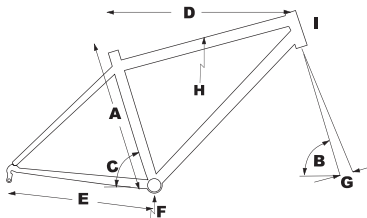

### FEATURES

30 Speed

6061 Alloy Frame w/custom Hydro Double Butted Formed T/T & D/T smooth Welds

New or Changed for 2013

Super Light Sealed Bearing Hubs

Alloy micro adjust seatpost

FSA OS-190LX Stem & Comet Handlebar

### BIKE SPECS

Frame	Alloy 6061, Hydroformed Double butted TT & DT, Smooth Welds w/replaceable der hanger
Rear Shock	N/A
Fork	Rock Shox XC 30 TK w/Alloy Steerer Tube, 100mm, External Rebound, TurnKey Lockout, Preload Adj
Headset	Cane Creek A-head 1-1/8, Zero Stack
Rims	WTB Speed Disc I9, Eyelets, Doublewall, 26", 32H
Hubs (F/R)	Super Light S/B Alloy disc, QR
Hub, Rear	Super Light S/B Alloy disc, Cassette, QR
Tires	Kenda John Tomac Small Block 8, 26X2.1, 60 TPI, Folding
Spokes	14G Black with alloy nipples, 32X32
Derailleur, Front	Sram X5
Derailleur, Rear	Sram X9 Type 2
Shifters	Sram X5
Chain	Sram PC-1051
Crankset	Sram S1000, 44/33/22T
BB	SRAM GXP Outboard Bearing
F/W	Sram PG-1030, 11-36T, 10-speed
Pedals	Wellgo alloy ATB 1 pc. w/CNC
Seatpost	Alloy micro-adjust
Saddle	WTB Volt Comp, Ladies: KHS Design
Handlebar	FSA Comet, 31.8 x 18mm, 680mm, Ladies: 620mm
Stem	FSA OS-190LX, 31.8 x 6D
Grips	Q2 Lock-on
Brake Levers	Avid Elixir 1
Brakes	Avid Elixir 1, 160mm Rotors
Color	Matte Gray, Ladies: Matte Black
Frame Size	15, 17, 19, 21", Ladies: 15"

### GEOMETRY

FRAME SIZE nominal	A s/t c-t	B h/t°	C s/t°	D t/t effectv	E c/s	F BB Height	G rake	H s.o.	I h/t L
15"	381 / 15	71	73	550 / 21.7	425 / 16.7	292 / 11.5	40 / 1.6	706 / 27.8	115 / 4.5
17"	432 / 17	71	73	570 / 22.4	425 / 16.7	292 / 11.5	40 / 1.6	736 / 29	130 / 5.1
19"	483 / 19	71	73	590 / 23.2	425 / 16.7	292 / 11.5	40 / 1.6	769 / 30.3	145 / 5.7
21"	533 / 21	71	73	605 / 23.8	425 / 16.7	292 / 11.5	40 / 1.6	805 / 31.7	165 / 6.5