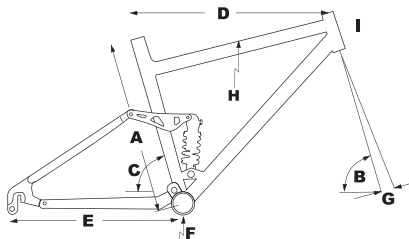

### FEATURES

20 Speed

650B Alloy 6061 Frame w/Custom Formed Dbl. Butted TT & DT, 1.5 Taper w/140mm rear travel

NEW Model for 2013

PART #	MODEL	SIZE	COLOR
93-156-001	SixFifty 6500	S	Matte Black/Gray
93-156-002	SixFifty 6500	M	Matte Black/Gray
93-156-003	SixFifty 6500	L	Matte Black/Gray
93-156-004	SixFifty 6500	XL	Matte Black/Gray

### GEOMETRY

FRAME SIZE nominal	A s/t c-t	B h/t°	C s/t°	D t/t effectv	E c/s	F BB Height	G rake	H s.o.	I h/t L
S	406 / 16	69.5	73	565 / 22.2	444 / 17.5	339 / 13.3	42 / 1.7	726 / 28.6	117 / 4.6
M	457 / 18	69.5	73	590 / 23.2	444 / 17.5	339 / 13.3	42 / 1.7	755 / 29.7	117 / 4.6
L	508 / 20	69.5	73	615 / 24.2	444 / 17.5	339 / 13.3	42 / 1.7	784 / 30.9	127 / 5
XL	559 / 22	69.5	73	640 / 25.2	444 / 17.5	339 / 13.3	42 / 1.7	813 / 32	142 / 5.6

### BIKE SPECS

Frame	650B 140mm, Alloy 6061 w/Custom Formed Dbl. Butted TT & DT, 1.5 Taper, w/replaceable derailleur hanger
Rear Shock	RockShox Monarch RT3 Solo air with 3 Pos. flood gate switch, rebound adj.
Fork	Rock Shox Revelation RLT, 140mm, 1-1/8-1.5 Tapered Alloy Steerer, Motion Control, External rebound, low speed compression to 'Lock' with external Floodgate, 15mm through axle
Headset	FSA Orbit 1.5E Zero Stack, 1 1/8" x 1.5
Rims	WTB Speed Disc I9, 650B
Hub, Front	Super Light S/B Alloy disc, QR
Hub, Rear	Super Light S/B Alloy disc, Cassette, QR
Tires	Maxxis Ardent 650B x 2.25 Ft, Crossmark 650B x 2.1 Rr, Folding
Spokes	14G Black w/alloy nipples, 32X32
Derailleur, Front	Sram X7
Derailleur, Rear	Sram X9 Type 2
Shifters	Sram X7 Triggers
Chain	Sram PC-1051
Crankset	Sram S1000, 38/24T, 10s GXP
BB	Sram GXP
Freewheel / Cassette	Sram PG-1050, 11-36T, 10-speed
Pedals	N/A
Seatpost	Q2 Alloy, 31.6x350mm
Saddle	WTB Volt Comp
Handlebar	Kore Torsion, 740 x 20mm, 31.8
Stem	Kore Durox 3D Forged
Grips	Q2 Lock-on
Brake Levers	Avid Elixir 5, Match Maker
Brakes	Avid Elixir 5, 160mm Rotors
Color	Matte Black/Gray
Frame Size	S,M,L,XL